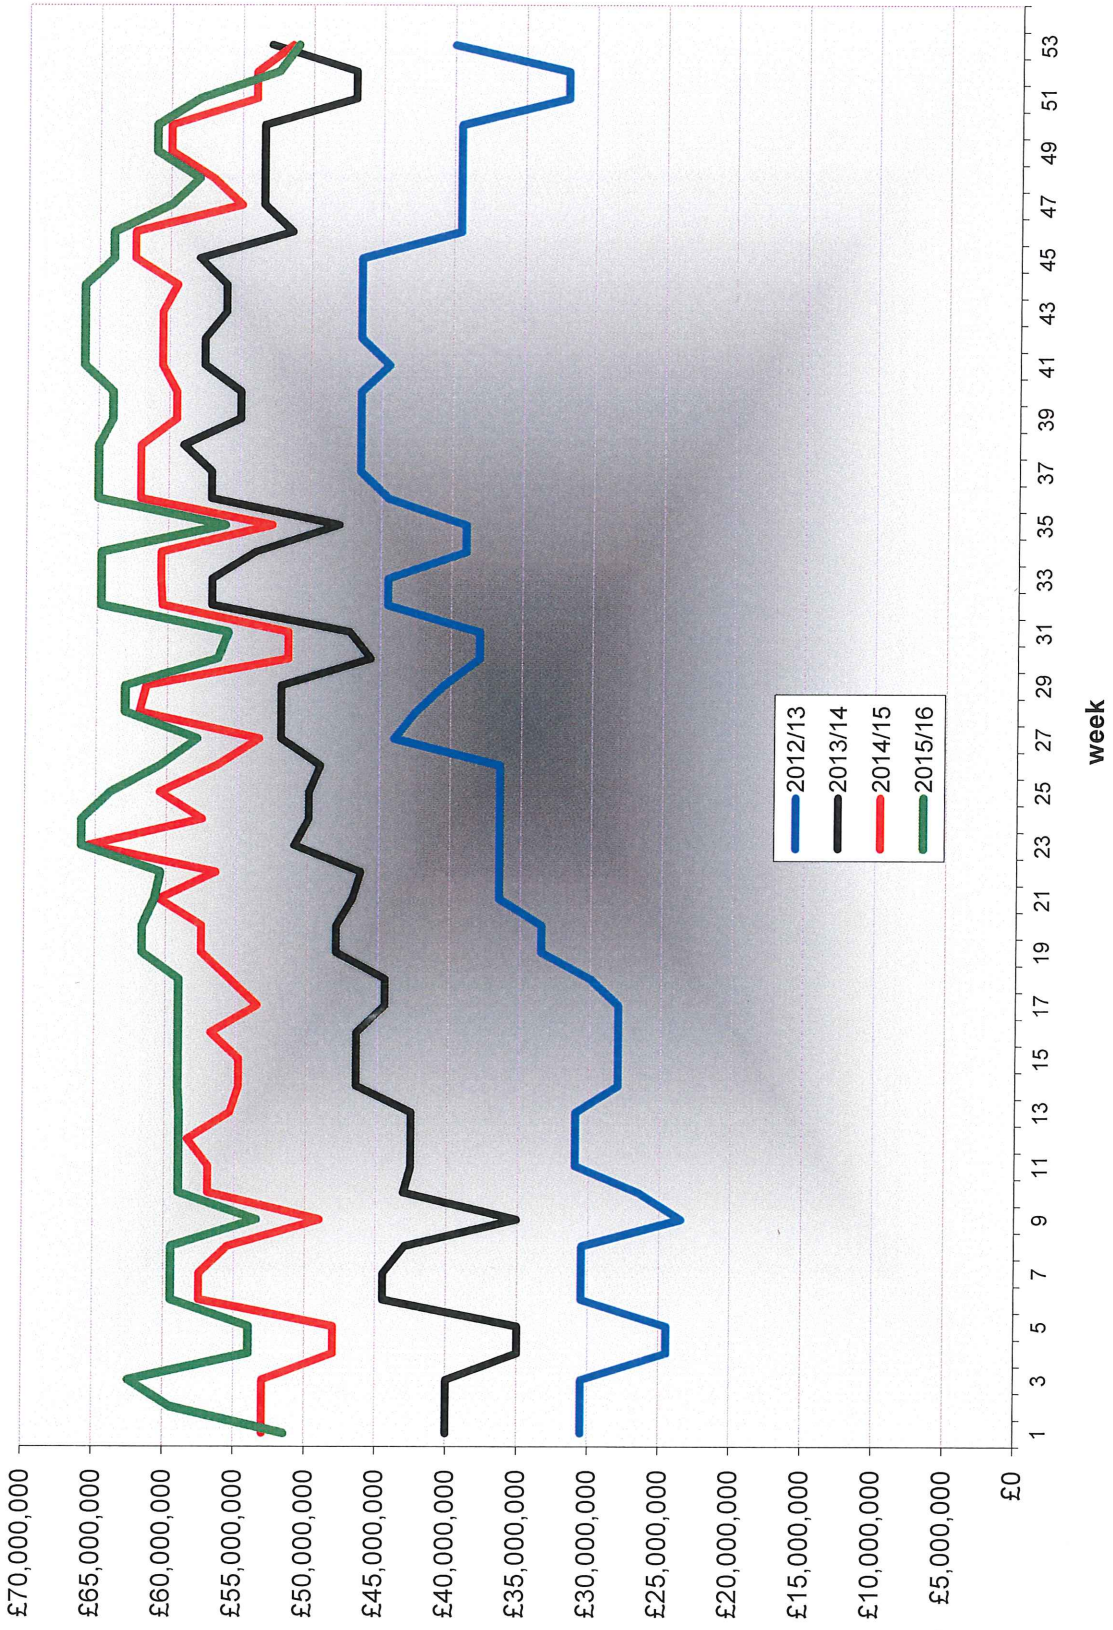

Waverley Borough Council External Investments Outstanding  
excl HSBC savings - by week