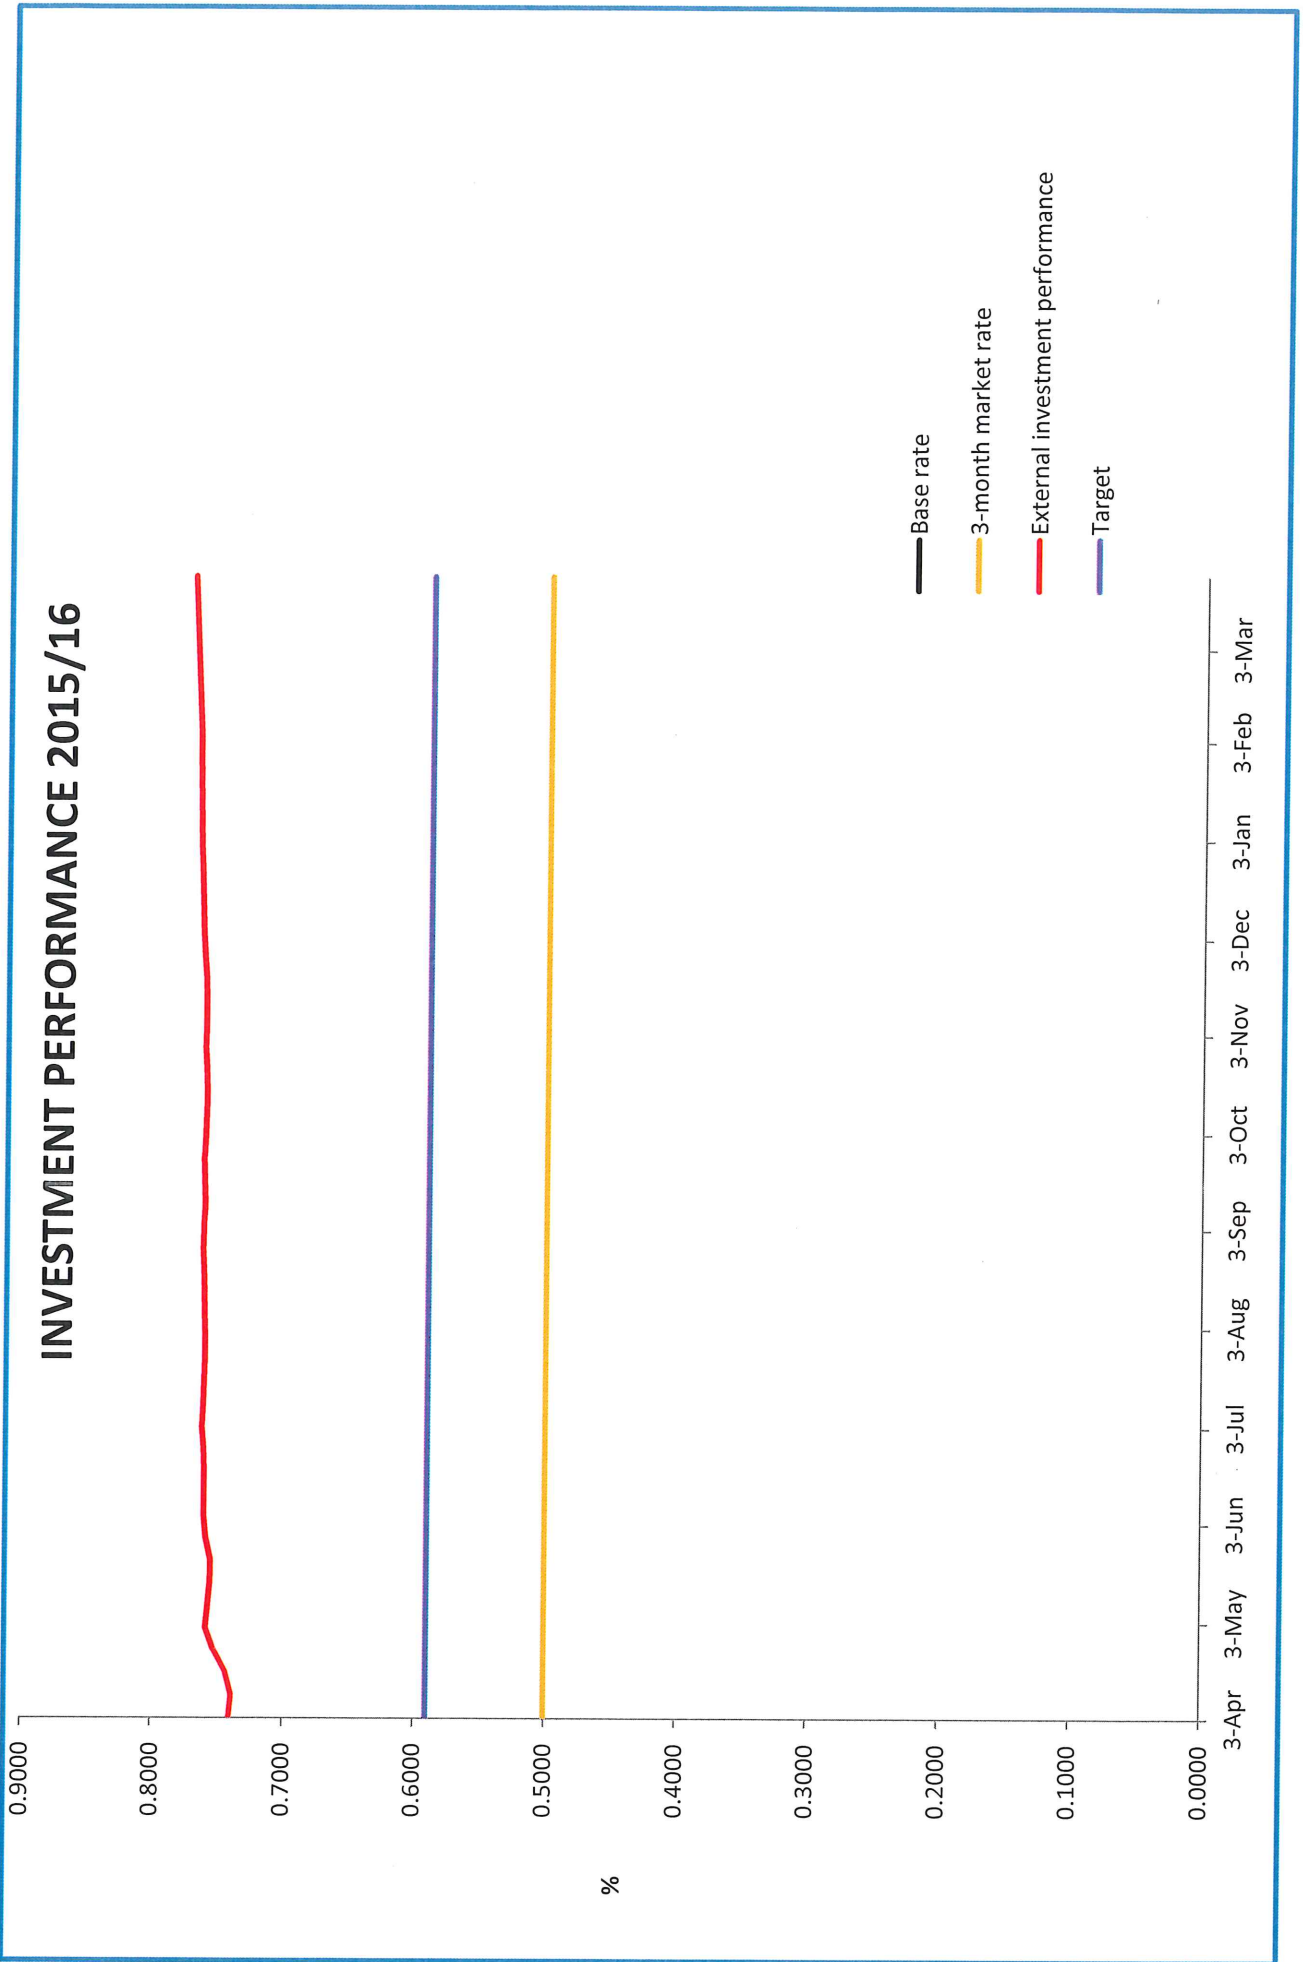

INVESTMENT PERFORMANCE 2015/16